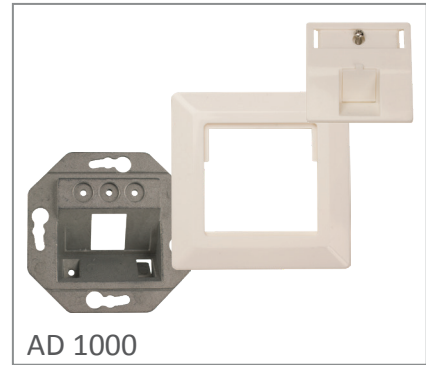

Mechanical Specifications

Dimensions hxxxd
79 x 79 x 40 mm

Weight
0.069 kg

Color
White

PRODUCTSHEET

AR 1000

SURFACE MOUNTED FRAME

Specifications

N/A

Wiring diagram

Related product - IDC 1000M shop

Article number 695020409

Related product - KS 6A/2 shop

Article number 695020600

Related product - INKA CAT 6 Dca/50 m

Article number 695021020

Contact

🏠 Pampuslaan 170
1382 JS WEESP

✉ info@hirschmann.nl

☎ NL 31 (0)294 46 25 55
BE 32 (0)2 46 13 095

🌐 www.linkedin.com/company/hirschmann-multimedia

📘 www.facebook.com/hirschmann.multimedia

📺 www.youtube.com/HirschmannMultimedia

Hirschmann Multimedia B.V.

Hirschmann Multimedia B.V. is an international knowledge company and manufacturer, located in Weesp - The Netherlands. Hirschmann Multimedia focusses on leading the market by being innovative, flexible and renewing.

Hirschmann Multimedia Products (HMP):

Serving the retail and installer market, Hirschmann Multimedia Products is expanding from The Netherlands and Belgium towards 16 other European countries as of 2014. Through a qualified and selected dealer and installer network, HMP provides in products for COAX, IP and satellite systems.