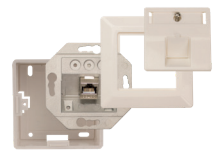

Related product - IDC 1000M shop

Article number 695020409