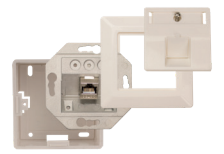

COVER PLATE

Specifications

N/A

Wiring diagram

AR 1000

Related product - IDC 1000M shop

Article number 695020409

Related product - KS 6A/2 shop