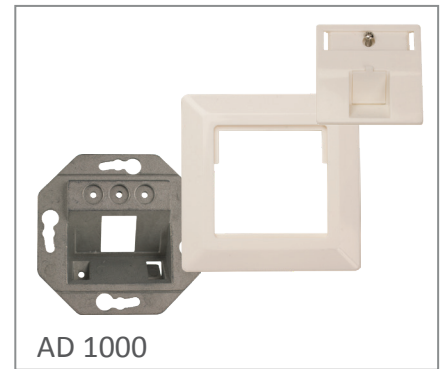

COVER PLATE

AD 1000

Article number 695020402

PRODUCT CATEGORY: 41

STATUS: AVAILABLE September 1st 2018

Product

COVER PLATE
AD 1000

Coverplate for one port DATA outlets.

Instruction card

www.install-your-catv.net

Mechanical Specifications

Dimensions hwxwd
50 x 50 x 13 mm

Weight
0.046 kg

Color
Metalic & white

PRODUCTSHEET

AD 1000

COVER PLATE

Specifications

N/A

Wiring diagram

AR 1000

Related product - IDC 1000M shop

Article number 695020409

Related product - KS 6A/2 shop