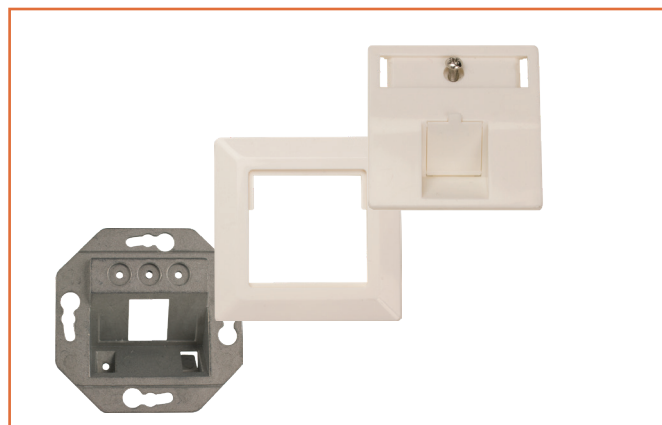

COVER PLATE

AD 1000

Article number 695020402

PRODUCT CATEGORY: 41

STATUS: AVAILABLE September 1st 2018

Product

COVER PLATE
AD 1000

Coverplate for one port DATA outlets.

Instruction card

www.install-your-catv.net

Mechanical Specifications

Dimensions hwxwd
50 x 50 x 13 mm

Weight
0.046 kg

Color
Metalic & white

PRODUCTSHEET

AD 1000