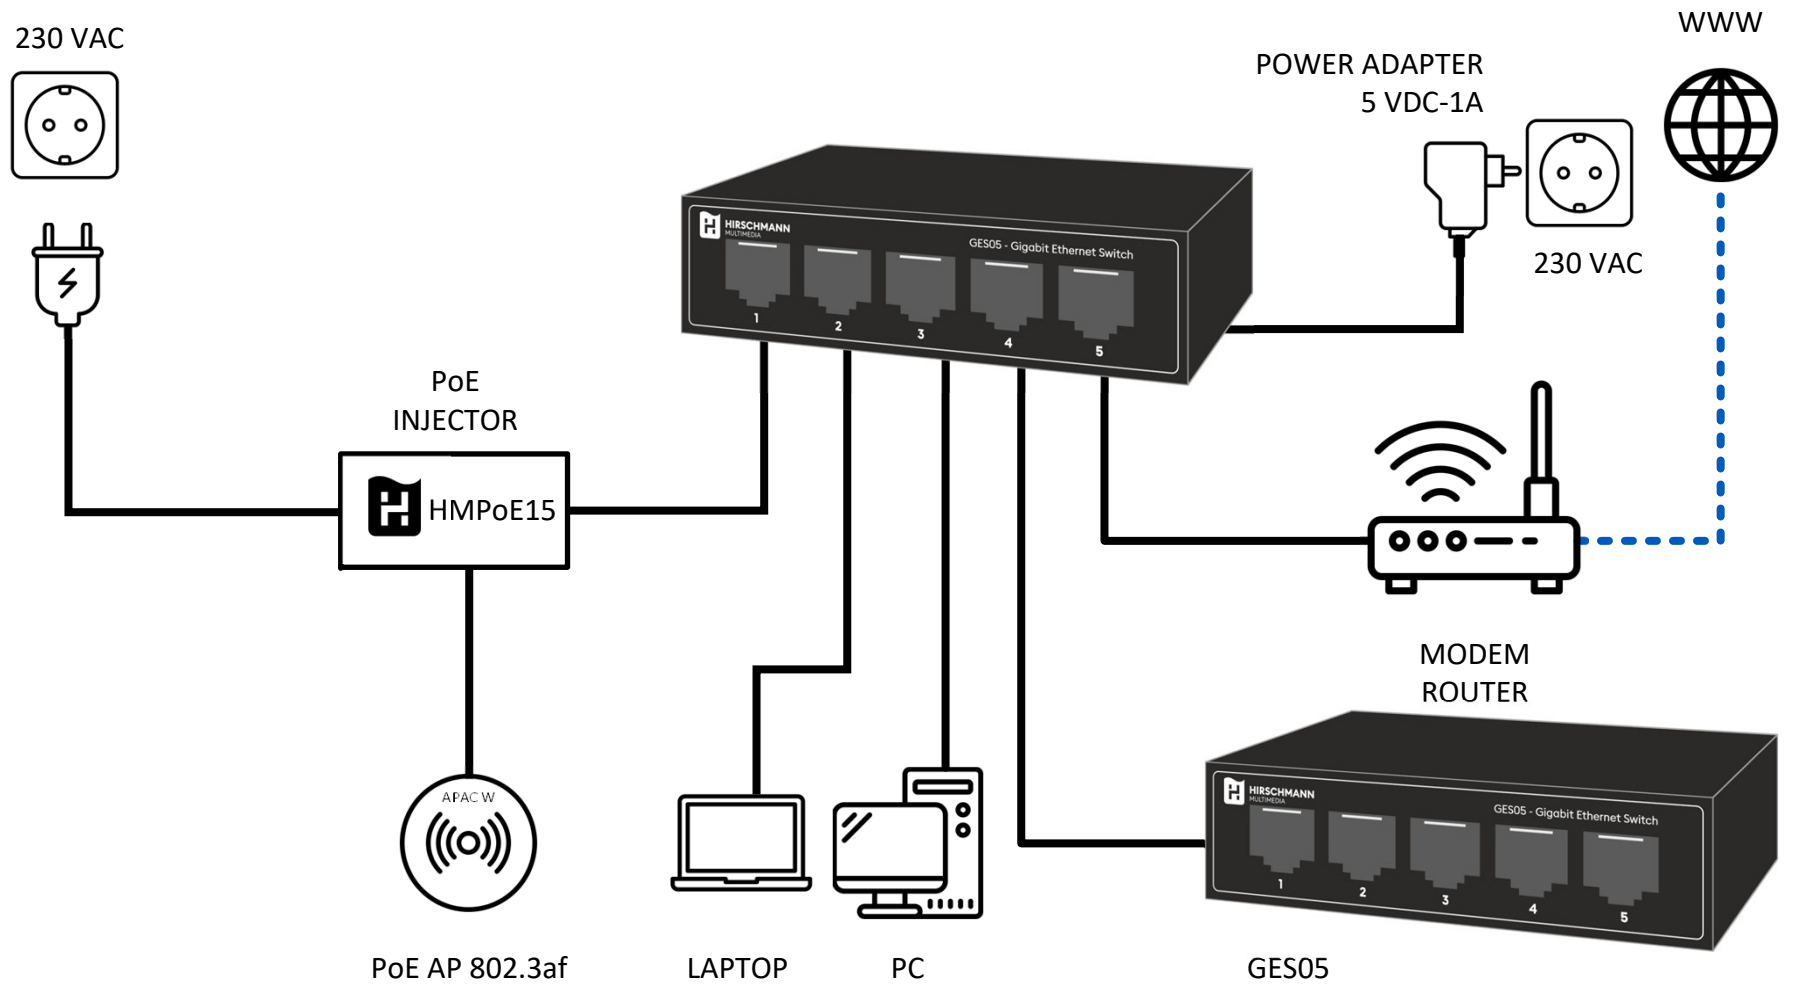

QoS
Quality of Service, available on Ethernet ports 1 and 2.

695021302-GES05

GIGABIT ETHERNET SWITCHES
SAMPLE APPLICATIONS

QoS
Quality of Service, available on Ethernet ports 1 and 2.

695021302-GES05-DOUBLE

GIGABIT ETHERNET SWITCHES
SAMPLE APPLICATIONS