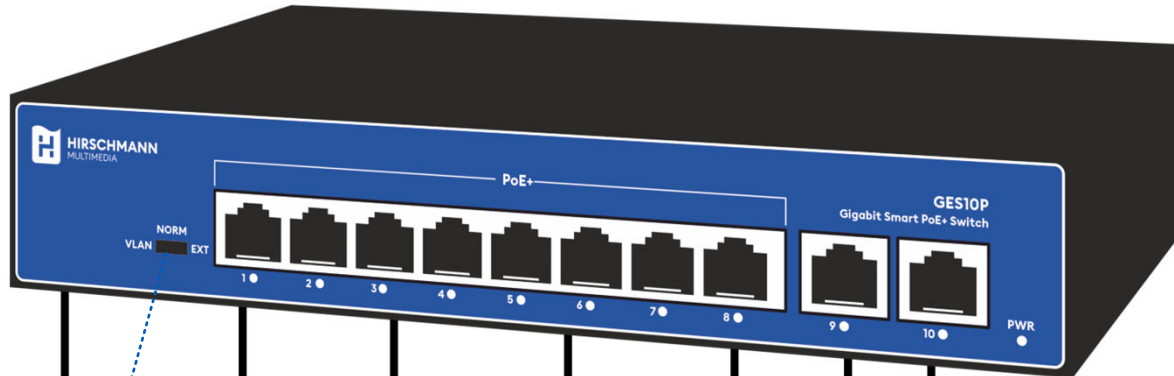

230 VAC

POWER CABLE

WWW

MODEM ROUTER

NAS

PoE AP
802.3af

PoE+ PTZ IP
802.3at

PC

IPTV

DVR

SMART SWITCH

NORMAL FUNCTION

All connected Ethernet ports can communicate with each other.
This is the default switch setting

695021304-GES10P-NORM

GIGABIT ETHERNET SWITCHES
SAMPLE APPLICATIONS