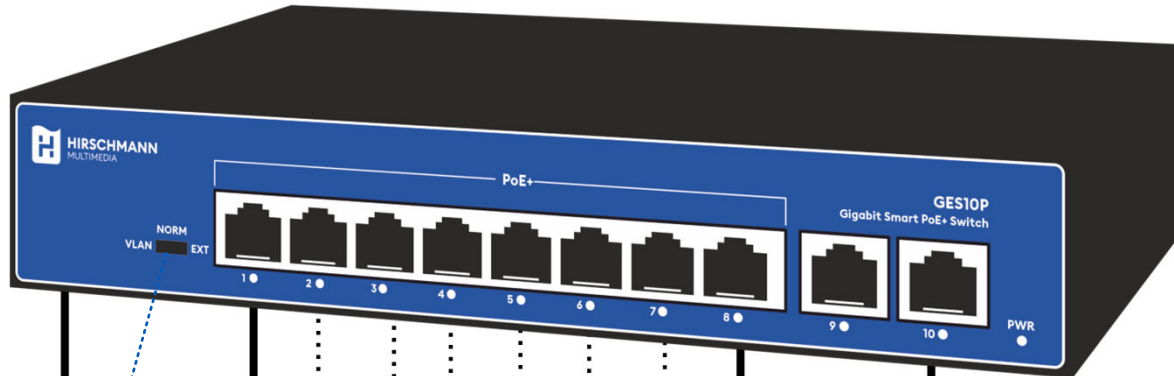

230 VAC

POWER CABLE

PC-1

PC-8

X

MODEM ROUTER

WWW

SMART SWITCH

VLAN FUNCTION

All connected Ethernet ports are isolated from each other. PC-1 and PC-8 both have Internet connection but cannot contact each other

695021304-GES10P-VLAN

GIGABIT ETHERNET SWITCHES
SAMPLE APPLICATIONS