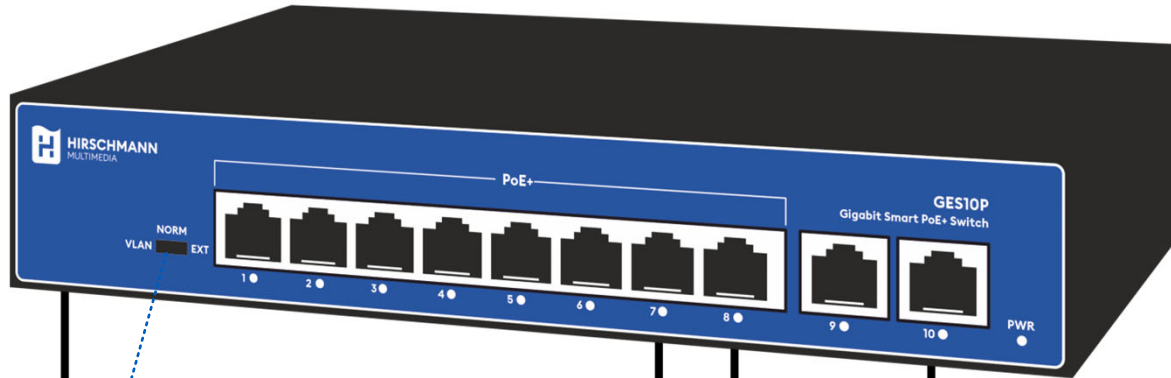

IPTV

DVR

SMART SWITCH

NORMAL FUNCTION

All connected Ethernet ports can communicate with each other.
This is the default switch setting

695021304-GES10P-NORM

GIGABIT ETHERNET SWITCHES
SAMPLE APPLICATIONS

230 VAC

POWER CABLE

VLAN NORM EXT

PoE+

1 2 3 4 5 6 7 8

9 10

GES10P

Gigabit Smart PoE+ Switch

PWR

MODEM ROUTER

WWW

Increased connection distance connected to port 8

Increased connection distance connected to port 7

SMART SWITCH

EXT

EXTENDED FUNCTION

Allows to increase the connection distance, only for the selected ports 7 and 8, up to 250 meters.

WWW

SMART SWITCH

VLAN FUNCTION

All connected Ethernet ports are isolated from each other. PC-1 and PC-8 both have Internet connection but cannot contact each other

695021304-GES10P-VLAN

GIGABIT ETHERNET SWITCHES
SAMPLE APPLICATIONS