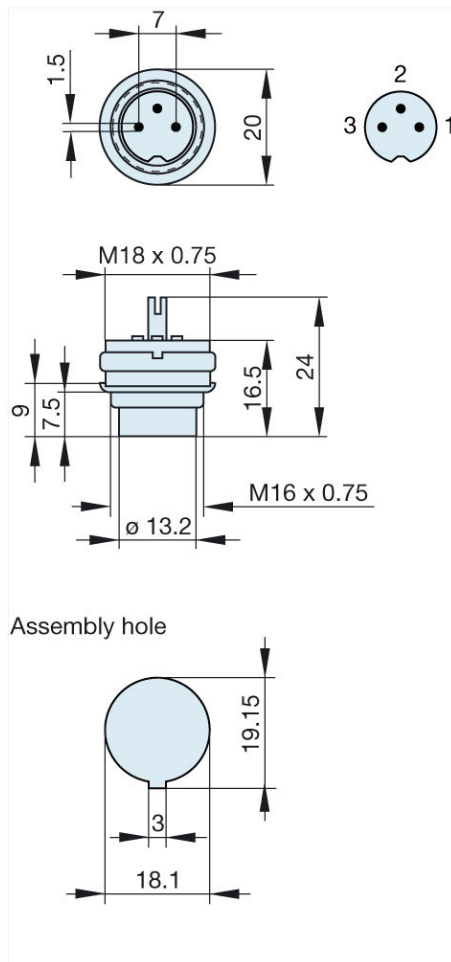

Picture
Drawing

Belden Deutschland GmbH
Im Gewerbepark 2
58579 Schalksmühle
Germany
Phone: +49 7127/14-1806
E-Mail: icos-sales@belden.com

The information published in the websites has been compiled as carefully as possible. It is subject to alteration without notice in technical as well as in price-related/commercial respect.