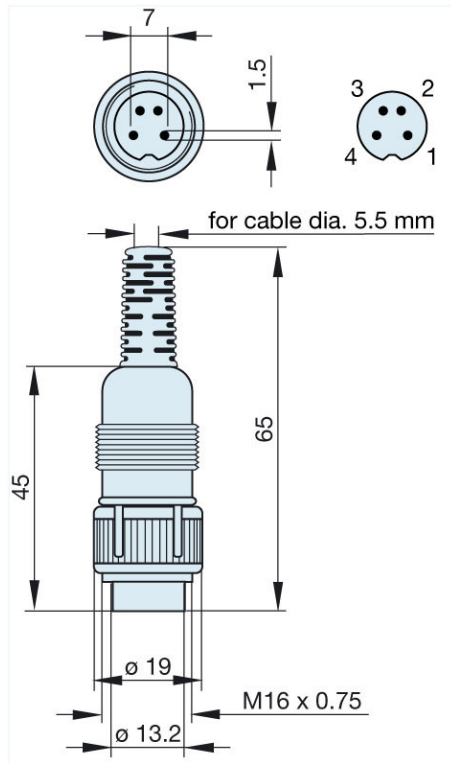

Picture
Drawing

Belden Deutschland GmbH
Im Gewerbepark 2
58579 Schalksmühle
Germany
Phone: +49 7127/14-1806
E-Mail: icos-sales@belden.com

The information published in the websites has been compiled as carefully as possible. It is subject to alteration without notice in technical as well as in price-related/commercial respect. The complete information and data were available on user documentation. Mandatory information can only be obtained by a concrete query.